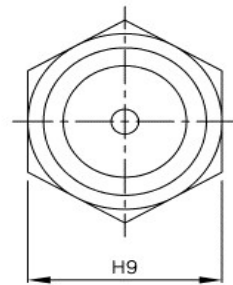

# NI - 135 / FME Stecker

NO	DESCRIPTION	MATERIAL	Q' TY	FINISH
1	INSULATION	TEFLON	1	TEFLON
2	PIN	PH.BRONZE	1	GOLD
3	INSULATION	DELRIN	1	DELRIN
4	BODY	BRASS	1	NICKEL
5	BODY	BRASS	1	NICKEL