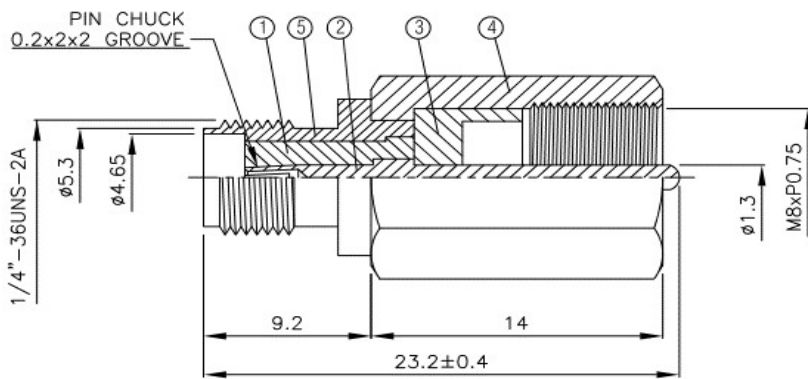

# NI - 135 / FME Stecker

NO	DESCRIPTION	MATERIAL	Q' TY	FINISH
1	INSULATION	TEFLON	1	TEFLON
2	PIN	PH.BRONZE	1	GOLD
3	INSULATION	DELRIN	1	DELRIN
4	BODY	BRASS	1	NICKEL
5	BODY	BRASS	1	NICKEL